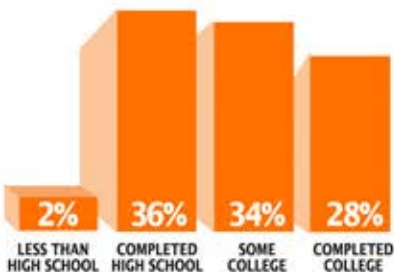

SPECTATOR STATS

FREQUENCY OF ATTENDANCE

Spectator Drawing Radius

EDUCATION

THURSDAY THUNDER ATTENDANCE GROWTH

- Average distance traveled to races: 29 miles
- Average drawing distance: 37 mile radius around Scarborough
- Average household income: \$33,000-\$45,000