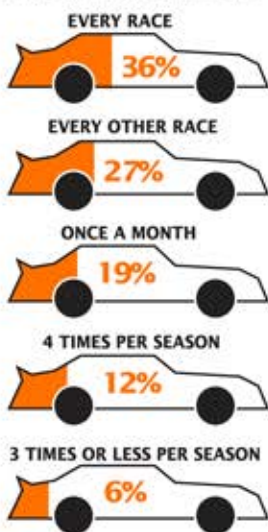

BEECH RIDGE MOTORSPORTS STATISTICS

TRACK STATS

Size: 1/3 mile semi-banked oval
Capacity: 5,500 in front grandstands, 2,000 in pit area
Average weekly attendance: 3,800-4,500
Season total attendance: 40,000+
Surface: Asphalt

SPECTATOR STATS

FREQUENCY OF ATTENDANCE

Spectator Drawing Radius

EDUCATION

THURSDAY THUNDER ATTENDANCE GROWTH

- Average distance traveled to races: 29 miles
- Average drawing distance: 37 mile radius around Scarborough
- Average household income: \$33,000-\$45,000