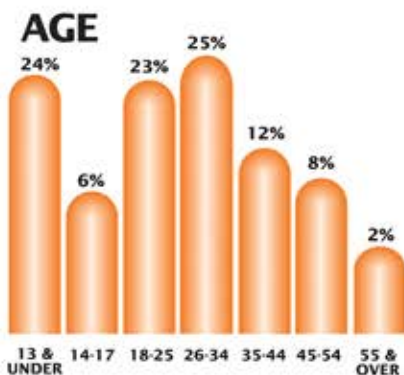

BEECH RIDGE MOTORSPORTS STATISTICS

TRACK STATS

Size: 1/3 mile semi-banked oval
Capacity: 5,500 in front grandstands, 2,000 in pit area
Average weekly attendance: 3,800-4,500
Season total attendance: 40,000+
Surface: Asphalt

SPECTATOR STATS

FREQUENCY OF ATTENDANCE

Spectator Drawing Radius

EDUCATION

THURSDAY THUNDER ATTENDANCE GROWTH

- Average distance traveled to races: 29 miles
- Average drawing distance: 37 mile radius around Scarborough
- Average household income: \$33,000-\$45,000