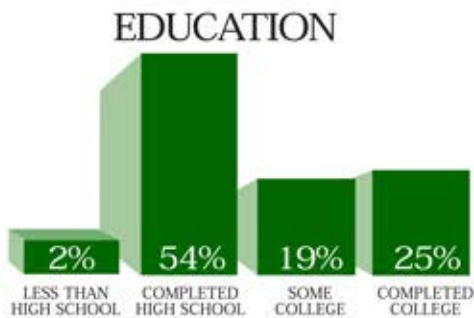

## TRACK STATS

Size: 1/3 mile semi-banked oval  
 Capacity: 5,500 in front grandstands, 2,000 in pit area  
 Average weekly attendance: 4,100-4,800  
 Season total attendance: 100,000+  
 Surface: Asphalt  
 Division raced: Pro Series, Sport Series, Wildcats

### FREQUENCY OF ATTENDANCE