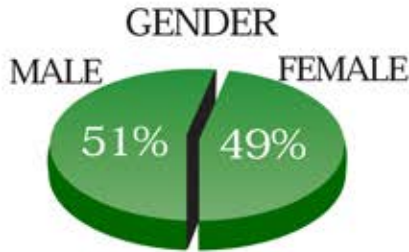

SPECTATOR STATS