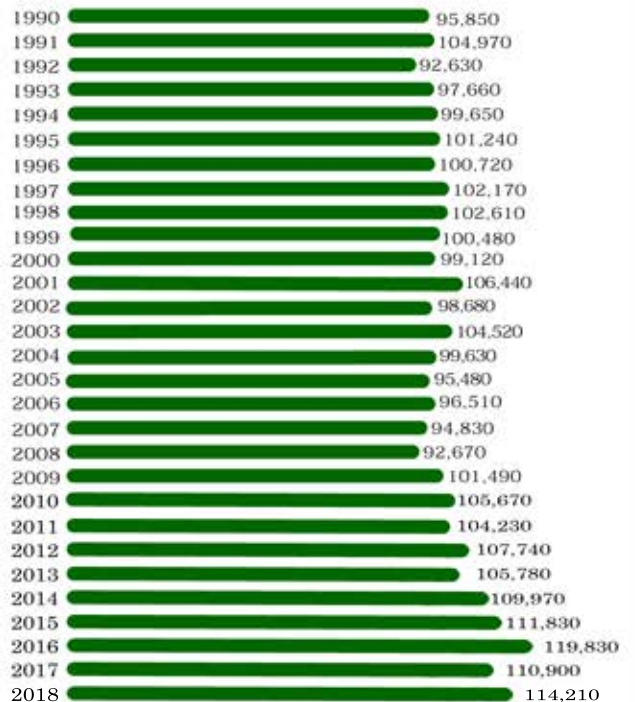

NASCAR Nite Attendance:

- Average distance traveled to races: 29 miles
- Average drawing distance: 37 mile radius around Scarborough
- Average household income: $34,500-$47,000

Source: Beech Ridge Spectator Survey.