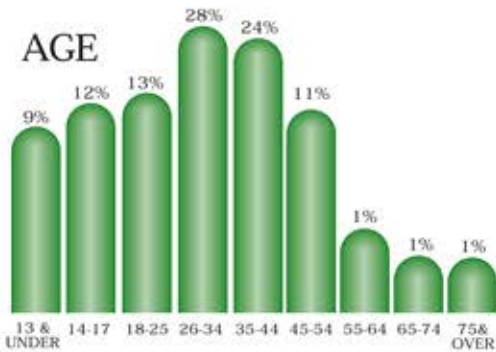

BEECH RIDGE MOTORSPORTS STATISTICS

TRACK STATS

Size: 1/3 mile semi-banked oval
Capacity: 5,500 in front grandstands, 2,000 in pit area
Average weekly attendance: 4,100-4,800
Season total attendance: 100,000+
Surface: Asphalt
Division raced: Pro Series, Sport Series, Wildcats

SPECTATOR STATS