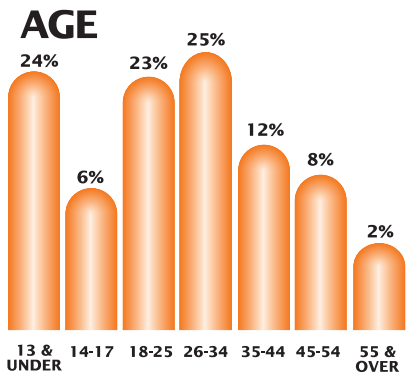

SPECTATOR STATS