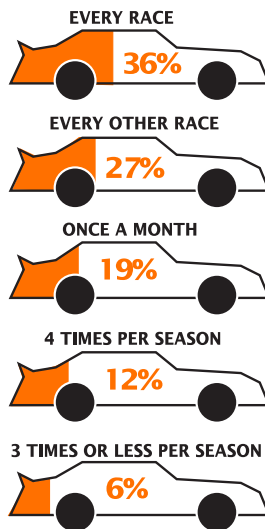

FREQUENCY OF ATTENDANCE

Spectator Drawing Radius

THURSDAY THUNDER ATTENDANCE GROWTH