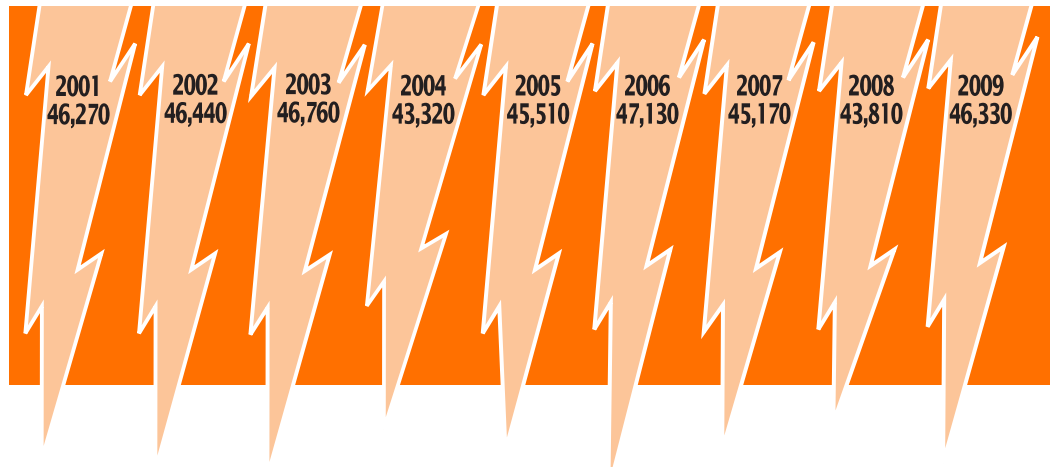

## SPECTATOR STATS

### FREQUENCY OF ATTENDANCE

Spectator Drawing Radius

### THURSDAY THUNDER ATTENDANCE GROWTH

- Average distance traveled to races: 29 miles
- Average drawing distance: 37 mile radius around Scarborough
- Average household income: \$33,000-\$45,000