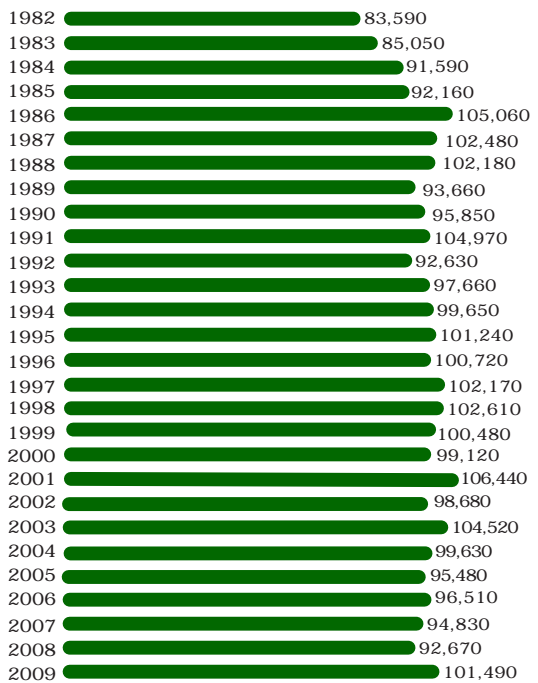

ATTENDANCE GROWTH SINCE 1980

- Average distance traveled to races: 29 miles
- Average drawing distance: 37 mile radius around Scarborough
- Average household income: $34,500-$47,000