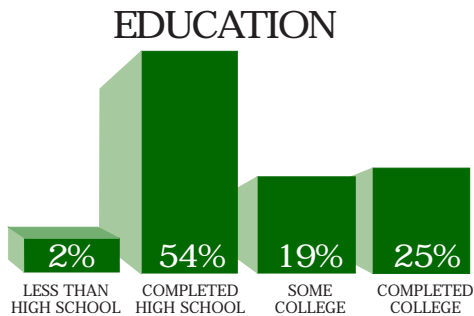

## TRACK STATS

**Size:** 1/3 mile semi-banked oval  
**Capacity:** 5,500 in front grandstands, 2,000 in pit area  
**Average weekly attendance:** 4,100-4,800  
**Season total attendance:** 100,000+  
**Surface:** Asphalt  
**Division raced:** Pro Series, Sport Series, Wildcats, Truck Series, Lightning Bugs

### FREQUENCY OF ATTENDANCE