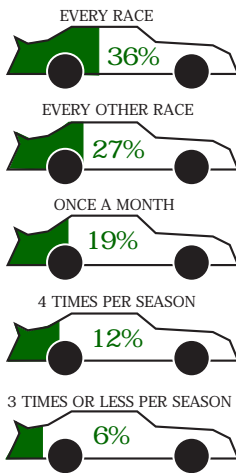

FREQUENCY OF ATTENDANCE