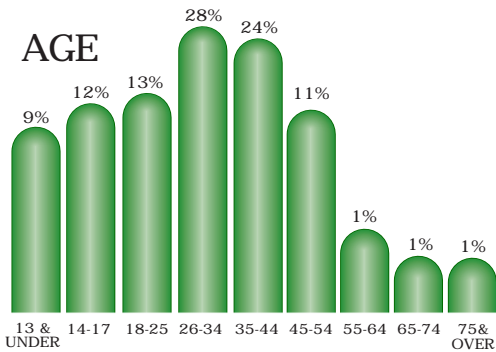

BEECH RIDGE MOTORSPORTS STATISTICS

TRACK STATS

Size: 1/3 mile semi-banked oval
Capacity: 5,500 in front grandstands, 2,000 in pit area
Average weekly attendance: 4,100-4,800
Season total attendance: 100,000+
Surface: Asphalt
Division raced: Pro Series, Sport Series, Wildcats, Truck Series, Lightning Bugs

SPECTATOR STATS